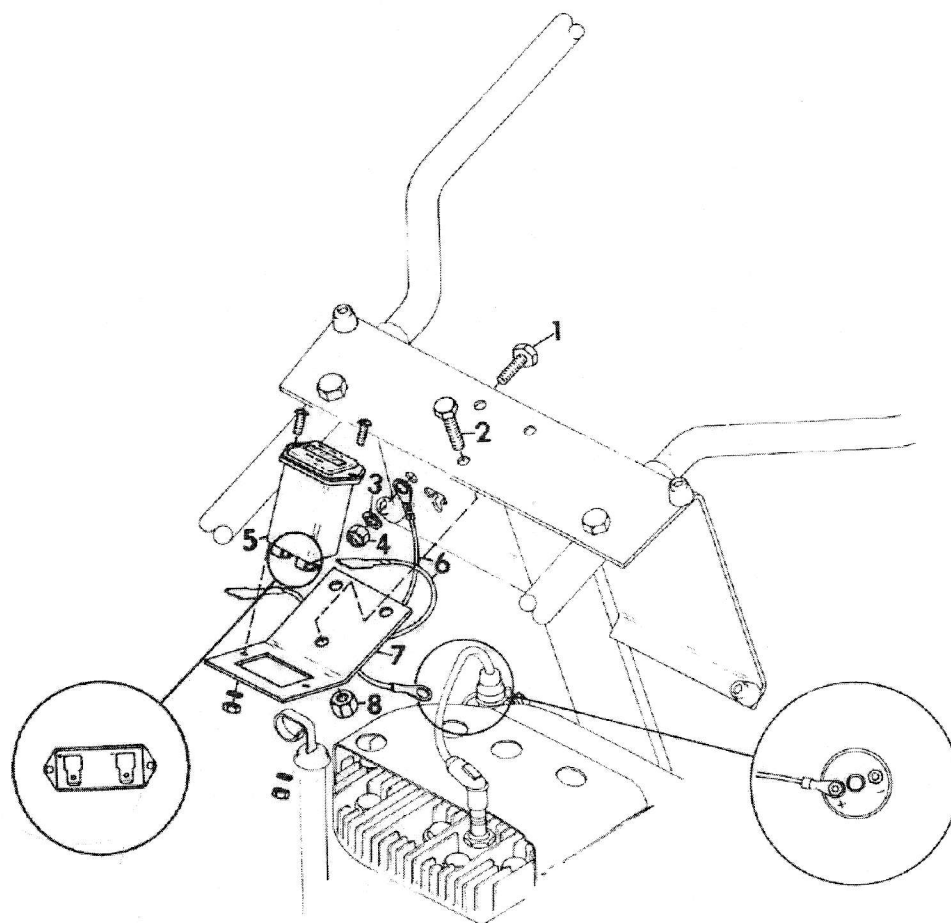

GRAVELLY ILLUSTRATED PARTS LIST

NAME: HOURMETER KIT

PART NUMBER(S): 23335

ITEM NO.	PART NO.	DESCRIPTION
1	180018	Bolt, Hex; 1/4-20 x .625
2	180121	Bolt, Hex; 3/8-16 x .875
3	120423	Washer, Lock; .25 Int. Tooth
4	419454	Nut, Lock; 1/4-20 Washer Insert
5	21414	Hourmeter
6	21425	Wire, Instrument Panel
7	23342	Bracket, Hourmeter
8	456004	Nut, Lock; 3/8-16 Washer Insert